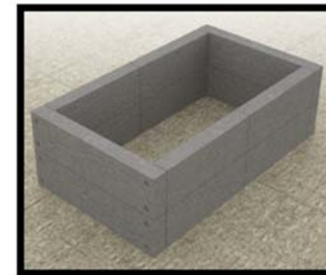

OPEN CABINET
 \$329 each

GRILL ISLAND
 \$799 each

CERAMIC COOKER
 \$799 each
NON-STOCK

45° CURVED CABINET
 \$779 each

CLOSED CABINET
 \$369 each
NON-STOCK

SITTING HEIGHT
 \$249 each
NON-STOCK

OUTDOOR OVEN \$1,709 each
OVEN BASE \$959 each
 (Top & Bottom Sold Separately)