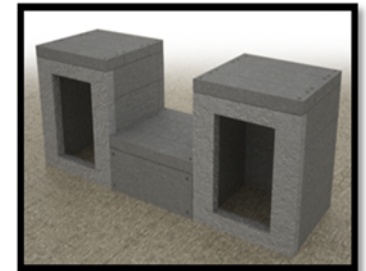

FireRock

The fireplace, *rekindled.*

OUTDOOR FIREPLACE
 30" Unit—\$1,269
 36" Unit—\$1,519
 42" Unit—\$1,959

OUTDOOR FIREPLACE INSTALL KIT
 30" Kit—\$509
 36" Kit—\$559
 42" Kit—\$739

ARCHED LENTIL ONLY
 (sold separately)
 30" Lentil—\$149
 36" Lentil—\$179
 42" Lentil—\$199

OPEN CABINET
 \$329 each

GRILL ISLAND
 \$799 each

CERAMIC COOKER
 \$799 each
NON-STOCK

45° CURVED CABINET
 \$779 each

CLOSED CABINET
 \$369 each
NON-STOCK

SITTING HEIGHT
 \$249 each
NON-STOCK

OUTDOOR OVEN \$1,709 each
OVEN BASE \$959 each
 (Top & Bottom Sold Separately)