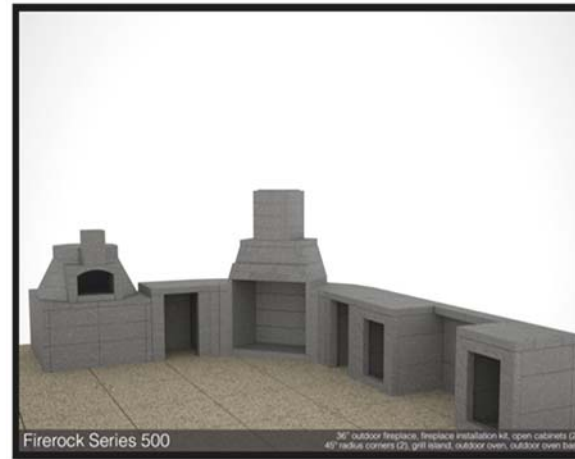

30" Kit—\$2,433.00
 36" Kit—\$2,733.00
 42" Kit—\$3,353.00

OUTDOOR PACKAGE SERIES 400

- (1) Outdoor fireplace
- (1) Installation kit
- (2) Open cabinets
- (2) 45° Radius Corners
- (1) Outdoor Oven
- (1) Outdoor Oven Base

30" Kit—\$5,419.00
 36" Kit—\$5,709.00
 42" Kit—\$6,339.00

OUTDOOR PACKAGE SERIES 200

- (1) Outdoor Fireplace
- (1) Installation Kit
- (2) Open Cabinets
- (2) 45° Radius Corners

30" Kit—\$2,749.00
 36" Kit—\$3,049.00
 42" Kit—\$3,669.00