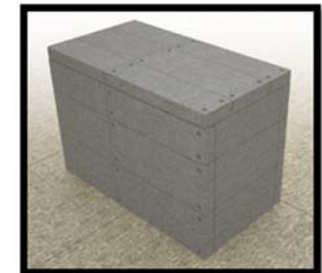

EXTENDED CLOSED CABINET
$649 each
NON-STOCK