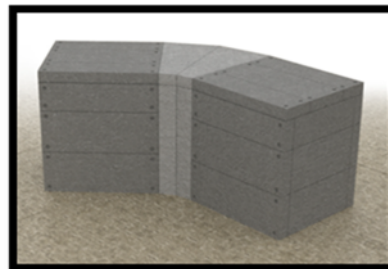

FireRock

The fireplace, *rekindled.*

OUTDOOR FIREPLACE
 30" Unit—\$1,269
 36" Unit—\$1,519
 42" Unit—\$1,959

OUTDOOR FIREPLACE INSTALL KIT
 30" Kit—\$509
 36" Kit—\$559
 42" Kit—\$739

ARCHED LENTIL ONLY
 (sold separately)
 30" Lentil—\$149
 36" Lentil—\$179
 42" Lentil—\$199

OPEN CABINET
 \$329 each

GRILL ISLAND
 \$799 each

CERAMIC COOKER
 \$799 each
NON-STOCK

45° CURVED CABINET
 \$779 each

CLOSED CABINET
 \$369 each
NON-STOCK

SITTING HEIGHT
 \$249 each
NON-STOCK

OUTDOOR OVEN \$1,709 each
OVEN BASE \$959 each
 (Top & Bottom Sold Separately)