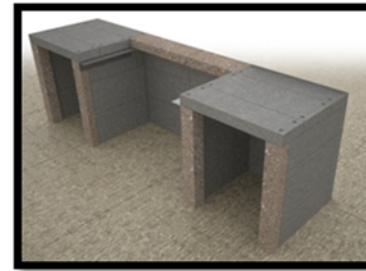

FireRock

The fireplace, *rekindled.*

OUTDOOR FIREPLACE
 30" Unit—\$1,269
 36" Unit—\$1,519
 42" Unit—\$1,959

OUTDOOR FIREPLACE INSTALL KIT
 30" Kit—\$509
 36" Kit—\$559
 42" Kit—\$739

ARCHED LENTIL ONLY
 (sold separately)
 30" Lentil—\$149
 36" Lentil—\$179
 42" Lentil—\$199

OPEN CABINET
 \$329 each

GRILL ISLAND
 \$799 each

CERAMIC COOKER
 \$799 each
NON-STOCK

45° CURVED CABINET
 \$779 each

CLOSED CABINET
 \$369 each
NON-STOCK

SITTING HEIGHT
 \$249 each
NON-STOCK

OUTDOOR OVEN \$1,709 each
OVEN BASE \$959 each
 (Top & Bottom Sold Separately)